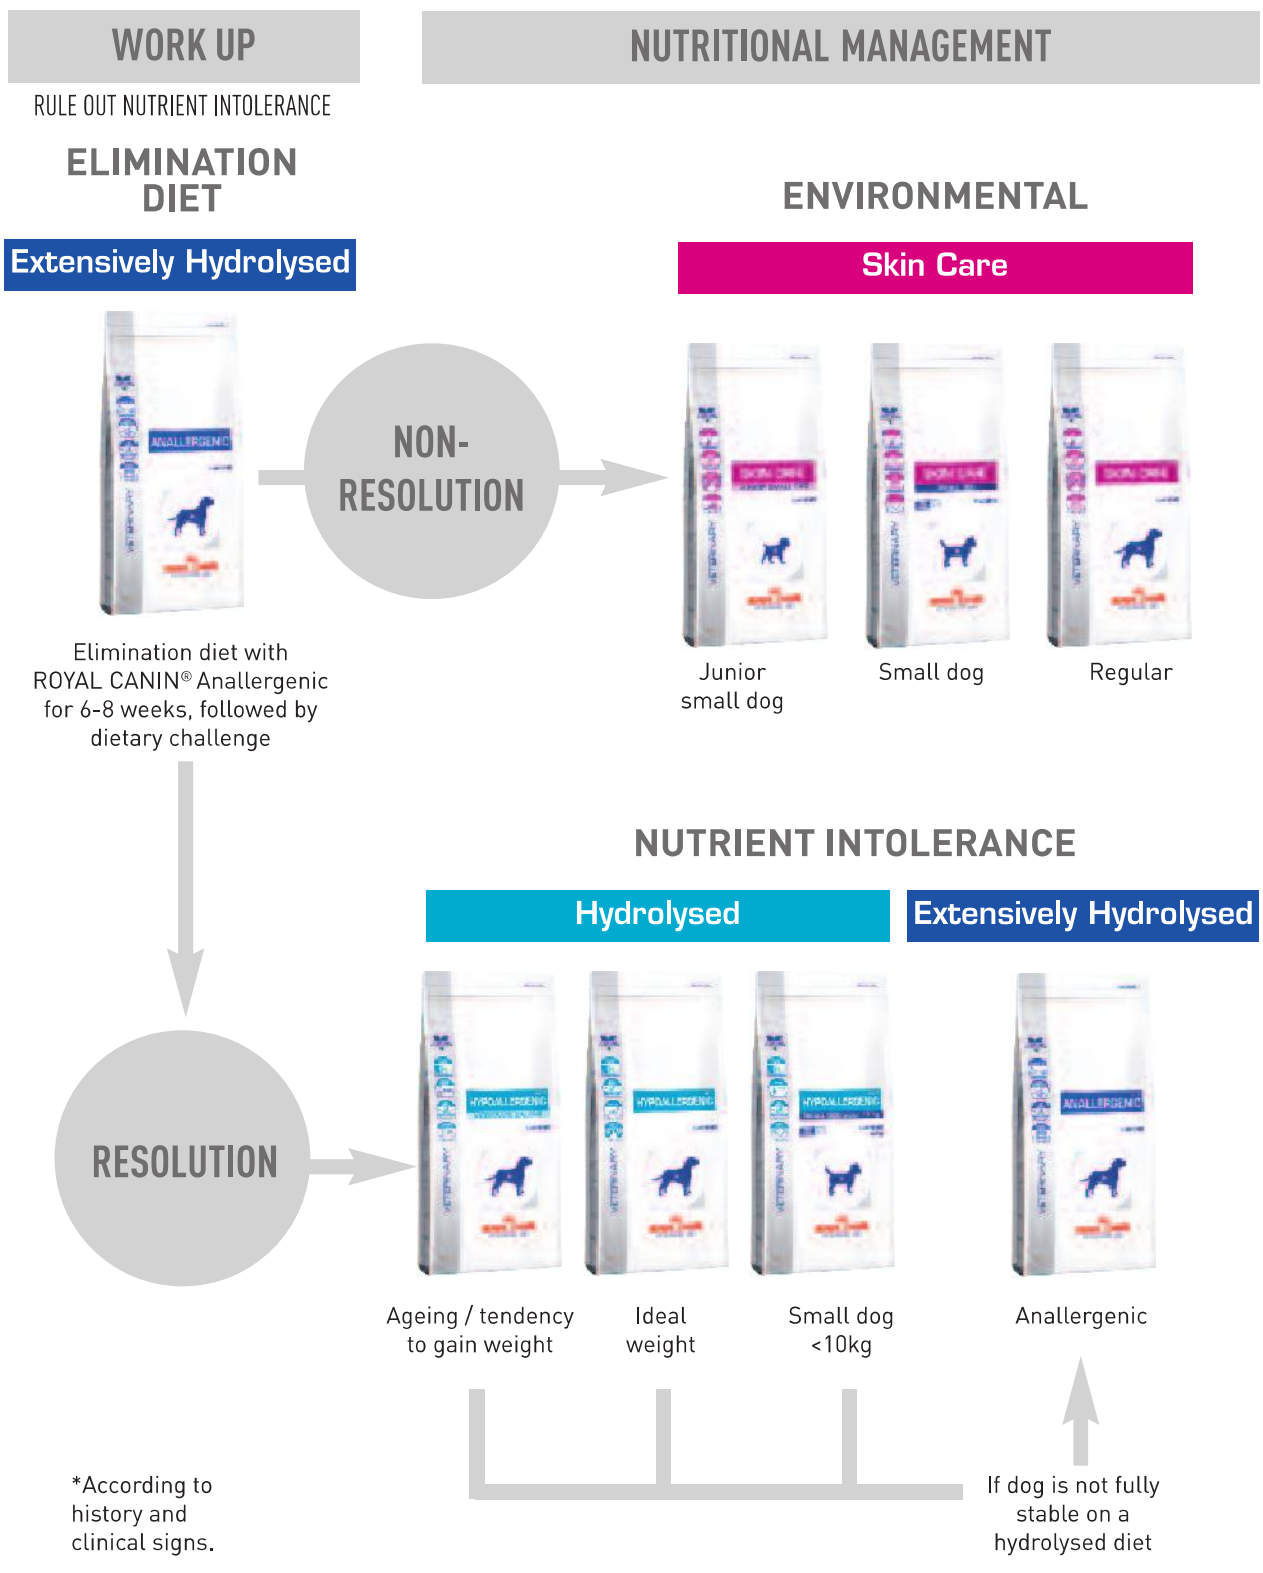

SUSPECTED CANINE DERMATOSIS*

NUTRITIONAL DECISION TREE

*According to history and clinical signs.