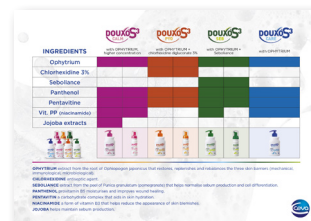

INGREDIENTS TABLE

PREVIEW

HIGH QUALITY