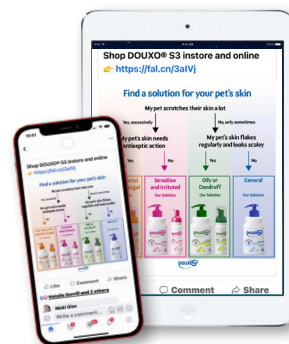

5 DIGITAL SUPPORT

WEBSITE TEXT
AND PACKSHOTS

[VIEW](#)

VIDEOS FOR WEBSITES
AND WAITING ROOMS

[VIEW](#)

SOCIAL MEDIA POSTS

[VIEW](#)

6 CPD

TIM NUTTALL AND SARAH HEATH
Dermatology Extravaganza!
3 HOURS OF FREE CPD

[VIEW](#)

FRANCES GAUDIO
Nurses and Dermatology - The Bite Sized
Guide to Getting Started
2 HOURS OF FREE CPD

[VIEW](#)

7 GRAM IS NOW ONLINE

TO FIND OUT YOUR OPTIONS FOR GRAM BOOK ONLINE -
CONTACT YOUR TERRITORY MANAGER

8 DOUXO® Care Auricular Lotion

By popular demand, we recently added to our DOUXO® range a fantastic new ear cleaner (containing phytosphingosine and rhamnosoft).